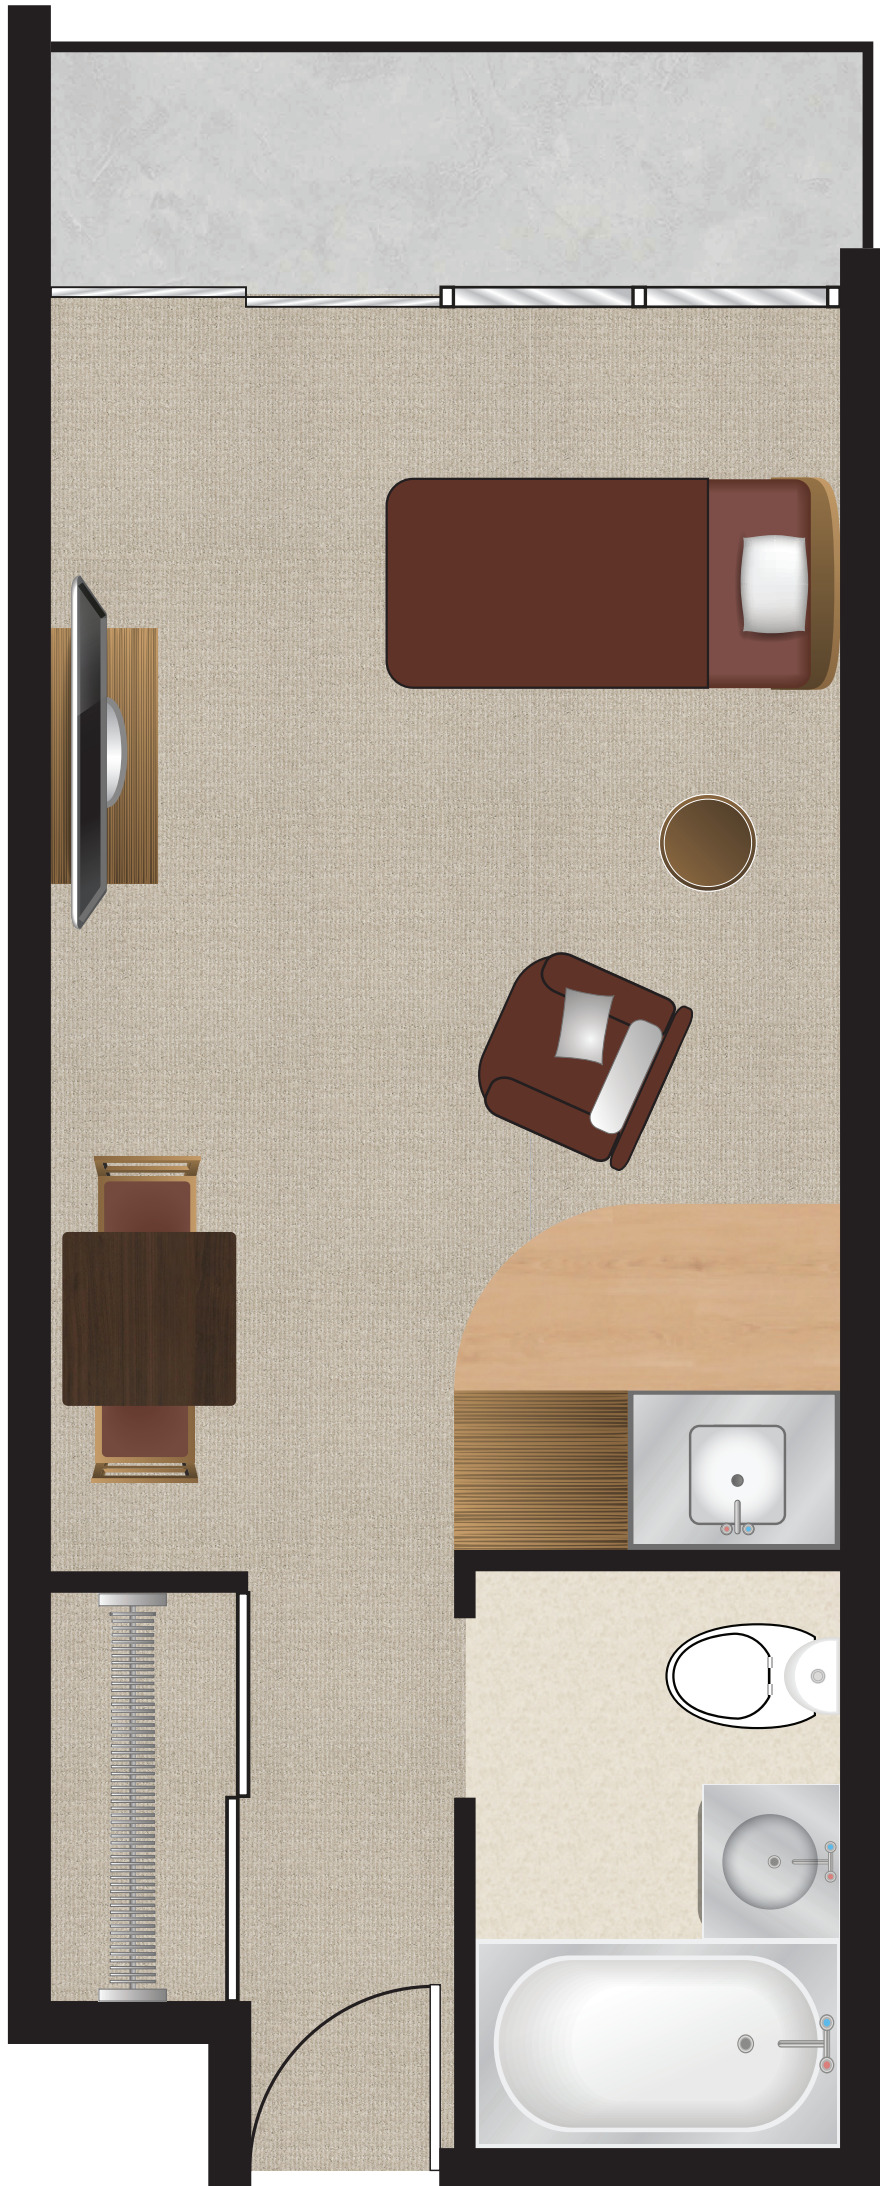

B: TALMADGE

Talmadge is a studio apartment with a functional kitchenette including fridge/freezer, microwave, built-in cutting board and beautiful modern cabinetry with quartz countertops. Bathrooms have been fully remodeled to include walk-in showers, grab bars, extra storage and medicine cabinets. All apartments come with spacious closets and storage areas, fresh paint, vertical blinds and brand new carpets. There is an opportunity to add a painted feature wall color and upgraded laminate flooring should this be desired. Painted feature wall and laminate flooring are offered at an additional cost.

Disclaimer:

Illustrations are artist renderings and are not necessarily to scale. St. Paul's Manor offers a varieties of floor plans and this rendering may not reflect all features of the apartment you are considering. Square footage varies from apartment to apartment. Our staff will gladly show you a variety of apartments to fit your personal needs and budget.

LIC# 370800558